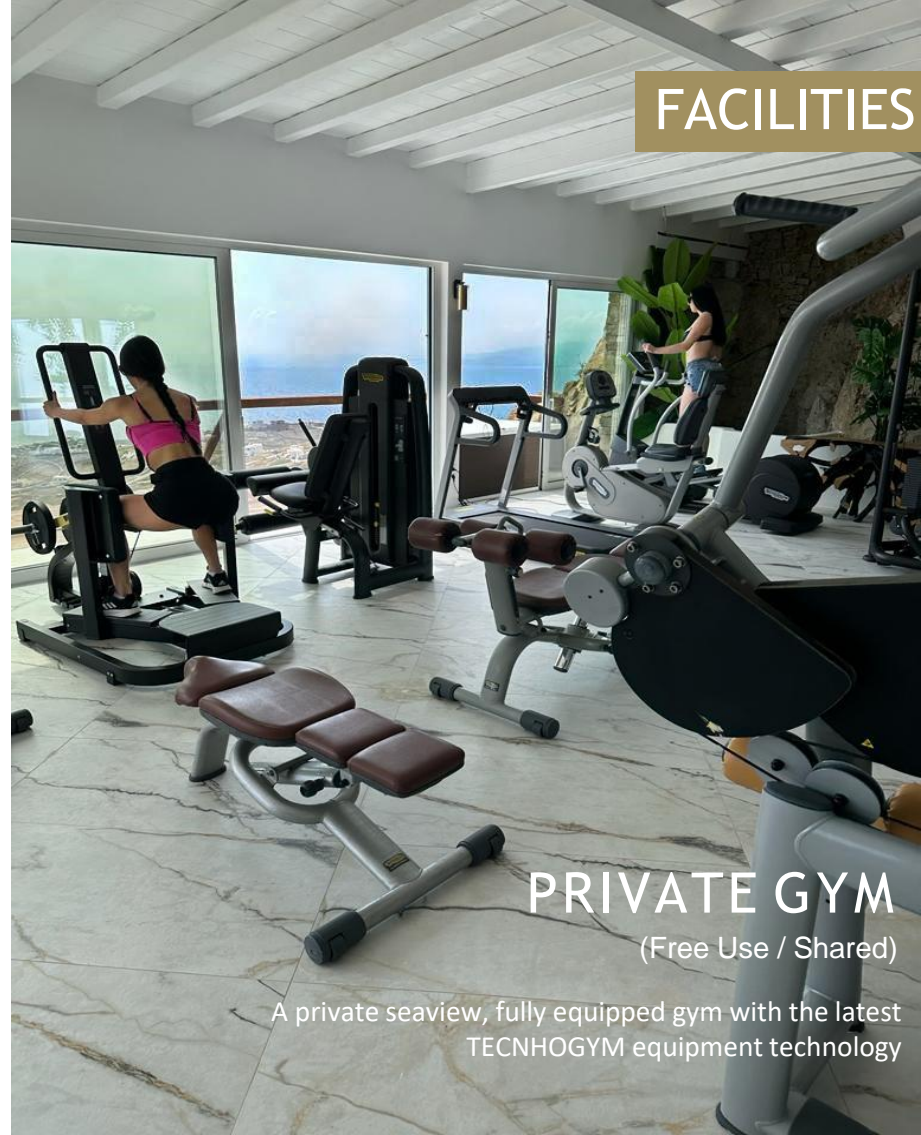

THE ROCK

Built on a natural mountain rock this extraordinary Villa gives you the feeling of enjoying the Mykonian nature.

THE ROCK

THE KITCHEN

FACILITIES

PRIVATE GYM (Free Use / Shared)

A private seaview, fully equipped gym with the latest
TECHNOGYM equipment technology

TENNIS COURT

(Free Use / Shared)

For the ones who love sports and especially tennis a private seaview tennis court, is included in the area of the Villa

HELIPAD

(Free Use / Shared)

Special private landing in the helipad of this Villa Resort is provided to all the residencies.